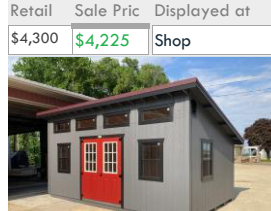

Ser. #	2735	Style
Size	12x20	Great River Studio Shed
Shed Color	Peppercorn	
Trim Color	Black	
Shingles	Textured Burgundy	
Fiberglass doors with square windows		
Retail	Sale Pric	Displayed at
$9,780	$9,630	Cannon Falls