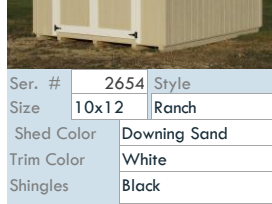

Ser. #	2634	Style
Size	10x12	Dutch Colonial
Shed Color	Crabby Apple	
Trim Color	Downing Sand	
Shingles	Black	

4' loft, False Hay door, Flying Gable

Retail	Sale Price	Displayed at
\$5,485	\$5,385	Pepin

Ser. #	2636	Style
Size	10x12	Dutch Colonial
Shed Color	Crabby Apple	
Trim Color	White	
Shingles	Black	

Retail Sale Price Displayed at

\$5,185	\$5,085	Red Wing
---------	---------	----------

Ser. #	2652	Style
Size	10x12	Ranch
Shed Color	Peppercorn	
Trim Color	White	
Shingles	Black	

Retail Sale Price Displayed at

\$4,295	\$4,195	Red Wing
---------	---------	----------

Ser. #	2654	Style
Size	10x12	Ranch
Shed Color	Downing Sand	
Trim Color	White	
Shingles	Black	

Retail Sale Price Displayed at

\$4,295	\$4,195	Shop
---------	---------	------

Ser. #	2658	Style
Size	8x10	Ranch
Shed Color	Sandy Ridge	
Trim Color	Sandy Ridge	
Shingles	Driftwood	

Retail Sale Price Displayed at

\$3,295	\$3,220	Pepin
---------	---------	-------

Ser. #	2659	Style
Size	10x12	Ranch
Shed Color		
Trim Color		
Shingles		