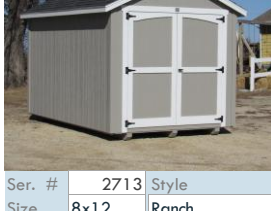

Ser. #	2713	Style
Size	8x12	Ranch
Shed Color	Pavestone	
Trim Color	White	
Shingles	Black	
24x27 window		
Retail	Sale Pric	Displayed at
$3,795	$3,720	Shop