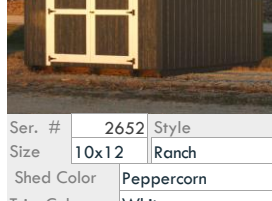

Ser. #	2634	Style
Size	10x12	Dutch Colonial
Shed Color	Crabby Apple	
Trim Color	Downing Sand	
Shingles	Black	

4' loft, False Hay door, Flying Gable

Retail	Sale Price	Displayed at
\$5,485	\$5,385	Pepin

Ser. #	2636	Style
Size	10x12	Dutch Colonial
Shed Color	Crabby Apple	
Trim Color	White	
Shingles	Black	

Retail Sale Price Displayed at

\$5,185	\$5,085	Red Wing
---------	---------	----------

Ser. #	2652	Style
Size	10x12	Ranch
Shed Color	Peppercorn	
Trim Color	White	
Shingles	Black	

Retail Sale Price Displayed at