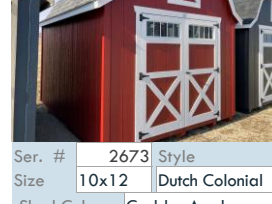

Ser. #	2673	Style
Size	10x12	Dutch Colonial
Shed Color	Crabby Apple	
Trim Color	White	
Shingles	Estate Gray	

4' loft, Transom windows, Flying gable, False Hay Door

Retail	Sale Price	Displayed at
$5,735	$5,635	Cannon Falls