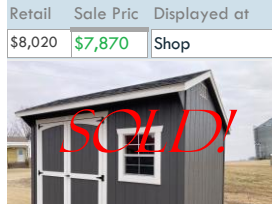

Ser. #	2811	Style
Size	8x12	Quaker
Shed Color	Peppercorn	
Trim Color	White	
Shingles	Black	
Retail	Sale Pric	Displayed at
$4,195	$4,120	Shop