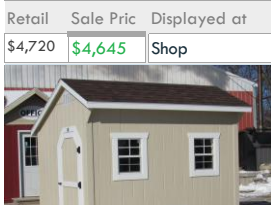

Ser. #	2806	Style
Size	8x10	Chicken House
Shed Color	Downing Sand	
Trim Color	White	
Shingles	Brownwood	
2 - 18x23 windows, chicken door, nesting boxes, roosts, treated floor		
Retail	Sale Pric	Displayed at
$4,215	$4,140	Shop