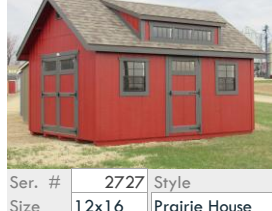

Ser. #	2727	Style
Size	12x16	Prairie House
Shed Color	Crabby Apple	
Trim Color	Iron Ore	
Shingles	Driftwood	
4' loft, single door, and 2- 24x27 windows included. Transom windows in the doors		
Retail	Sale Pric	Displayed at
$9,845	$9,695	Pepin