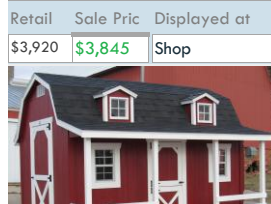

Ser. #	2818	Style
Size	10x12	Playbarn
Shed Color	Crabby Apple	
Trim Color	White	
Shingles	Black	
5' walls, 2' porch full length, 5 playhouse windows, 4' loft, 2-gable dormers with 12x12 windows		
Retail	Sale Pric	Displayed at
$7,985	$7,895	Shop