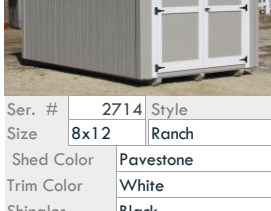

Ser. #	2714	Style
Size	8x12	Ranch
Shed Color	Pavestone	
Trim Color	White	
Shingles	Black	
24x27 window		
Retail	Sale Pric	Displayed at
$3,795	$3,720	52