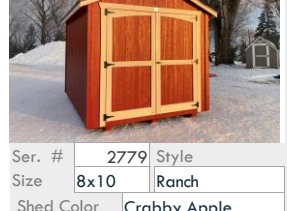

Ser. #	2779	Style
Size	8x10	Ranch
Shed Color	Crabby Apple	
Trim Color	Downing Sand	
Shingles	Brownwood	
24x27 window		
Retail	Sale Pric	Displayed at
$3,295	$3,220	Shop