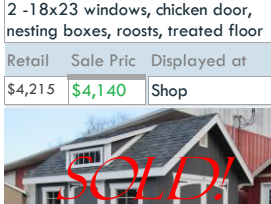

Ser. #	2807	Style
Size	10x12	Prairie House
Shed Color	Peppercorn	
Trim Color	White	
Shingles	Estate Gray	
4' loft, 2- 24x27 windows, and single door included		
Retail	Sale Pric	Displayed at
$6,985	$6,885	Shop