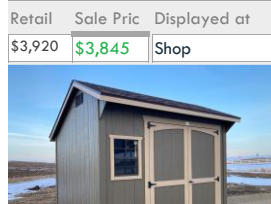

Ser. #	2815	Style
Size	8x10	Quaker
Shed Color	Oak Leaf Brown	
Trim Color	Sandy Ridge	
Shingles	Brownwood	
1 - 18x23 window		
Retail	Sale Pric	Displayed at
$3,920	$3,845	Shop