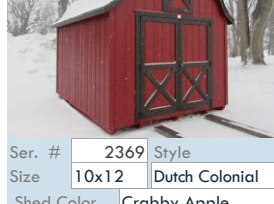

Ser. #	2323	Style
Size	12x16	Dutch Colonial
Shed Color	Crabby Apple	
Trim Color	White	
Shingles	Estate Gray	
4' loft, Transoms in the doors, flying gable, false hay door		
Retail	Sale Price	Displayed at
\$7,585	<b>\$7,435</b>	Pepin

Ser. #	2363	Style
Size	10x16	Ranch
Shed Color	Powder Blue	
Trim Color	White	
Shingles	Black	
Retail	Sale Price	Displayed at
\$5,475	<b>\$5,375</b>	Pepin

Ser. #	2375	Style
Size	6x8	Chicken House
Shed Color	Cobble Brown	
Trim Color	Downing Sand	
Shingles	Driftwood	
Treated floor, 2- 18x23 windows, Nests, roosts, chicken door		
Retail	Sale Price	Displayed at
\$3,711	<b>\$3,636</b>	52

Ser. #	2369	Style
Size	10x12	Dutch Colonial
Shed Color	Crabby Apple	
Trim Color	Black Bean	
Shingles	Driftwood	
Flying gable, False Hay door, 4' loft		
Retail	Sale Price	Displayed at
\$5,485	<b>\$5,385</b>	52