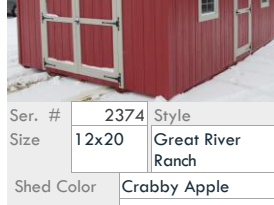

Ser. #	2374	Style
Size	12x20	Great River Ranch
Shed Color	Crabby Apple	
Trim Color	Pavestone	
Shingles	Light Gray Steel	
2- 24x27 windows, transom windows, single door, workbench		
Retail	Sale Price	Displayed at
$9,270	$9,120	52