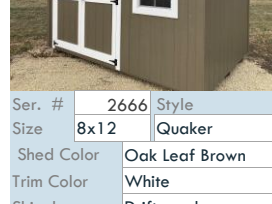

Ser. #	2658	Style
Size	8x10	Ranch
Shed Color	Sandy Ridge	
Trim Color	Sandy Ridge	
Shingles	Driftwood	

Retail Sale Price Displayed at

\$3,295	\$3,220	Pepin
---------	---------	-------

Ser. #	2659	Style
Size	10x12	Ranch
Shed Color		
Trim Color		
Shingles		

Retail Sale Price Displayed at

\$4,295	\$4,195	Shop
---------	---------	------

Ser. #	2665	Style
Size	12x16	Quaker
Shed Color	Oak Leaf Brown	
Trim Color	Sandy Ridge	
Shingles	Driftwood	

2- 24x27 windows

Retail	Sale Price	Displayed at
\$7,135	\$6,985	Cannon Falls