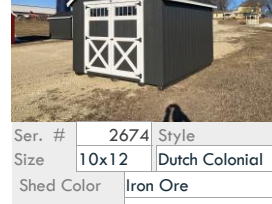

Ser. #	2672	Style
Size	10x12	Quaker
Shed Color	Colonial Revival Gray	
Trim Color	White	
Shingles	Estate Gray	

1- 24x27 window

Retail	Sale Price	Displayed at
\$5,050	\$4,950	Red Wing

Ser. #	2673	Style
Size	10x12	Dutch Colonial
Shed Color	Crabby Apple	
Trim Color	White	
Shingles	Estate Gray	

4' loft, Transom windows, Flying gable, False Hay Door

Retail	Sale Price	Displayed at
\$5,735	\$5,635	Cannon Falls

Ser. #	2674	Style
Size	10x12	Dutch Colonial
Shed Color	Iron Ore	
Trim Color	White	
Shingles	Black	