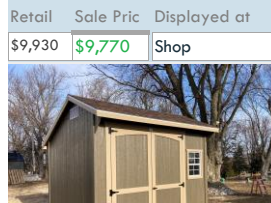

Ser. #	2813	Style
Size	8x10	Quaker
Shed Color	Oak Leaf Brown	
Trim Color	Sandy Ridge	
Shingles	Brownwood	
1- 18x23 window		
Retail	Sale Pric	Displayed at
$3,920	$3,845	Shop