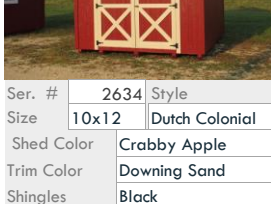

Ser. #	2503	Style
Size	10x12	Ranch 35
Shed Color	Gale Force	
Trim Color	Gauntlet Gray	
Shingles	Estate Gray	

4' Loft

Retail	Sale Price	Displayed at
\$4,735	\$4,635	Wacouta Motor

Ser. #	2508	Style
Size	8x12	Ranch
Shed Color	Crabby Apple	
Trim Color	Downing Sand	
Shingles	Driftwood	

2- 24x27 windows

Retail	Sale Price	Displayed at
\$4,490	\$4,415	Wacouta Motor

Ser. #	2633	Style
Size	10x12	Dutch Colonial
Shed Color	Crabby Apple	
Trim Color	White	
Shingles	Black	

2- 24x27 windows

Retail	Sale Price	Displayed at
\$5,495	\$5,395	52

Ser. #	2634	Style
Size	10x12	Dutch Colonial
Shed Color	Crabby Apple	
Trim Color	Downing Sand	
Shingles	Black	

4' loft, False Hay door, Flying Gable

Retail	Sale Price	Displayed at
\$5,485	\$5,385	Pepin

Ser. #	2636	Style
Size	10x12	Dutch Colonial
Shed Color	Crabby Apple	
Trim Color	White	
Shingles	Black	