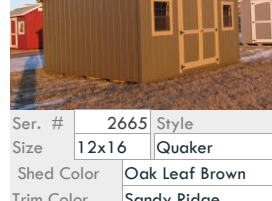

Ser. #	2665	Style
Size	12x16	Quaker
Shed Color	Oak Leaf Brown	
Trim Color	Sandy Ridge	
Shingles	Driftwood	

2- 24x27 windows

Retail	Sale Price	Displayed at
$7,135	$6,985	Cannon Falls