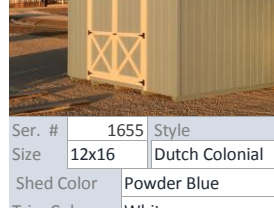

Ser. #	1526	Style	
Size	8x12	Cottage	
Shed Color	Down Home		
Trim Color	Cottage Cream		
Shingles	Driftwood		
2- small windows with shutters			
Retail	Sale Price	Displayed at	
\$3,186	\$3,111	Rainbow	

Ser. #	1575	Style	
Size	12x16	Great River Ranch	
Shed Color	Outerspace		
Trim Color	White		
Shingles	Black		
4- large windows, Transoms in doors			
Retail	Sale Price	Displayed at	
\$5,302	\$5,152	Pepin	

Ser. #	1647	Style	
Size	12x16	Quaker	
Shed Color	Cobble Brown		
Trim Color	White		
Shingles	Black		
24x27 window with shutters			
Retail	Sale Price	Displayed at	
\$4,596	\$4,446	52	

Ser. #	1665	Style	
Size	10x16	GRS Ranch 35	
Shed Color	Cobble Brown		
Trim Color	Cottage Cream		
Shingles	Driftwood		
24x27 window with shutters			
Retail	Sale Price	Displayed at	
\$4,331	\$4,231	Shop	

Ser. #	1504	Style	
Size	8x10	Playhouse	
Shed Color	Sandy Ridge		
Trim Color	Cottage Cream		
Shingles	Driftwood		
32"x60" Dutch door, 3' porch with loft, double doors in the back			
Retail	Sale Price	Displayed at	
\$3,056	\$2,981	Shop	

Ser. #	1532	Style	
Size	12x16	Great River Ranch	
Shed Color	Cheyenne Red		
Trim Color	Cottage Cream		
Shingles	Black		
7x7 doors with transoms			
Retail	Sale Price	Displayed at	
\$4,912	\$4,812	Shop	

Ser. #	1610	Style	
Size	8x8	Toolshed	
Shed Color	Black Bean		
Trim Color	Cottage Cream		
Shingles	Driftwood		
Comes with 2 windows, workbench, and pegboard			
Retail	Sale Price	Displayed at	
\$2,799	\$2,724	52	