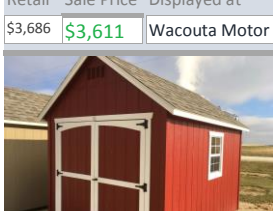

Ser. #	1731	Style
Size	8x12	Playhouse
Shed Color	Cottage Cream	
Trim Color	White	
Shingles	Black	
32" Dutch door, 2 Playhouse windows, vinyl shutters, 18" octagon window, Porch with railing and loft, 5' double doors		
Retail	Sale Price	Displayed at
\$3,686	\$3,611	Wacouta Motor

Ser. #	1790	Style
Size	10x16	Quaker
Shed Color	Peppercorn	
Trim Color	Colonial Revival Gray	
Shingles	Estate Gray	
2 windows		
Retail	Sale Price	Displayed at
\$3,920	\$3,820	Pepin

Ser. #	1803	Style
Size	12x16	Dutch Colonial
Shed Color	Black Bean	
Trim Color	Sandy Ridge	
Shingles	Driftwood	
4' shelf, single door, 7x7 doors		
Retail	Sale Price	Displayed at
\$4,833	\$4,683	Zumbrota

Ser. #	1811	Style
Size	8x12	Ranch
Shed Color	Suitable Brown	
Trim Color	Sandy Ridge	
Shingles	Driftwood	
Retail Sale Price Displayed at		
\$2,426	\$2,351	Wanamingo

Ser. #	1694	Style
Size	8x12	Quaker
Shed Color	Powder Blue	
Trim Color	Colonial Revival Gray	
Shingles	Estate Gray	
18x23 window		
Retail	Sale Price	Displayed at
\$2,699	\$2,594	Pepin

Ser. #	1770	Style
Size	8x12	Ranch
Shed Color	Crabby Apple	
Trim Color	White	
Shingles	Driftwood	
1 large window, 4' shelf		
Retail	Sale Price	Displayed at
\$2,786	\$2,711	Wacouta Motor

Ser. #	1798	Style
Size	12x16	Dutch Colonial
Shed Color	Suitable Brown	
Trim Color	Sandy Ridge	
Shingles	Driftwood	
flying gable, false hay door, 4' shelf, 7x7 doors		
Retail	Sale Price	Displayed at
\$4,933	\$4,783	Shop