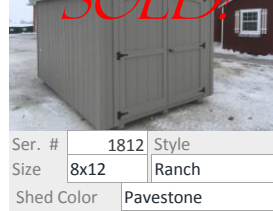

Ser. #	1812	Style
Size	8x12	Ranch
Shed Color	Pavestone	
Trim Color	Pavestone	
Shingles	Black	
Retail Sale Price Displayed at		
$2,426	$2,351	Zumbrota