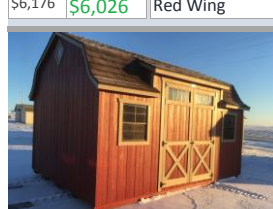

Ser. #	1799	Style
Size	12x16	Prairie House
Shed Color	Powder Blue	
Trim Color	White	
Shingles	Black	
4' shelf, 2 large windows with vinyl shutters, 7x7 doors with transoms, single door with transoms		
Retail	Sale Price	Displayed at
\$6,176	\$6,026	Red Wing

Ser. #	1807	Style
Size	10x12	Quaker
Shed Color	Cottage Cream	
Trim Color	White	
Shingles	Black	
1- large window		
Retail	Sale Price	Displayed at
\$3,126	\$3,026	Red Wing

Ser. #	1672	Style
Size	10x16	GRS Ranch 35
Shed Color	Cobble Brown	
Trim Color	Cottage Cream	
Shingles	Driftwood	
4' shelf, 24x27 window with shutters		
Retail	Sale Price	Displayed at
\$4,431	\$4,331	Wacouta Motor

Ser. #	1730	Style
Size	8x12	Playhouse
Shed Color	Powder Blue	
Trim Color	White	
Shingles	Black	
32" Dutch door, 2 Playhouse windows with vinyl shutters, Star window, Porch with railing and loft		
Retail	Sale Price	Displayed at
\$3,686	\$3,611	Rainbow

Ser. #	1786	Style
Size	10x12	Dutch Colonial
Shed Color	Crabby Apple	
Trim Color	White	
Shingles	Black	
4' shelf		
Retail	Sale Price	Displayed at
\$3,357	\$3,257	Pepin

Ser. #	1800	Style
Size	12x16	Bank Barn
Shed Color	Crabby Apple	
Trim Color	Sandy Ridge	
Shingles	Driftwood	
2- large windows, 2- 4' shelves, 2- diamond windows		
Retail	Sale Price	Displayed at
\$6,103	\$5,953	Zumbrota