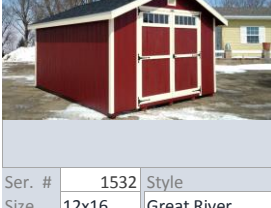

Ser. #	1499	Style	
Size	10x12	Great River Ranch	
Shed Color	Outerspace		
Trim Color	White		
Shingles	Black		
24x27 window on each side, wood shutters			
Retail	Sale Price	Displayed at	
\$3,598	\$3,498	Pepin	

Ser. #	1526	Style	
Size	8x12	Cottage	
Shed Color	Down Home		
Trim Color	Cottage Cream		
Shingles	Driftwood		
2- small windows with shutters			
Retail	Sale Price	Displayed at	
\$3,186	\$3,111	Rainbow	

Ser. #	1575	Style	
Size	12x16	Great River Ranch	
Shed Color	Outerspace		
Trim Color	White		
Shingles	Black		
4- large windows, Transoms in doors			
Retail	Sale Price	Displayed at	
\$5,302	\$5,152	Pepin	

Ser. #	1504	Style	
Size	8x10	Playhouse	
Shed Color	Sandy Ridge		
Trim Color	Cottage Cream		
Shingles	Driftwood		
32"x60" Dutch door, 3' porch with loft, double doors in the back			
Retail	Sale Price	Displayed at	
\$3,056	\$2,981	Shop	

Ser. #	1532	Style	
Size	12x16	Great River Ranch	
Shed Color	Cheyenne Red		
Trim Color	Cottage Cream		
Shingles	Black		
7x7 doors with transoms			
Retail	Sale Price	Displayed at	
\$4,912	\$4,812	Shop	

Ser. #	1610	Style	
Size	8x8	Toolshed	
Shed Color	Black Bean		
Trim Color	Cottage Cream		
Shingles	Driftwood		
Comes with 2 windows, workbench, and pegboard			
Retail	Sale Price	Displayed at	
\$2,799	\$2,724	52	