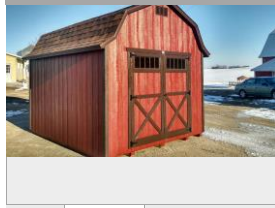

The Country Stop of Pepin -

Stock List Our Inventory as of August 14, 2020

Ser. #	17	Style	
Size	10x10	Octagon Gazebo	
Shed Color	Ivory Vinyl		
Trim Color			
Shingles			
Pagoda Roof Green steel roof 22480			
Retail	Sale Price	Displayed at	
\$8,115	\$6,999	Shop	

Ser. #	1516	Style	
Size	8x8	Toolshed	
Shed Color	Black Bean		
Trim Color	Cottage Cream		
Shingles	Black		
Includes 2 windows, work bench, peg board, and horizontal Smart Side.			
Retail	Sale Price	Displayed at	
\$2,799	\$2,724	Pepin	

Ser. #	1533	Style	
Size	10x12	Dutch Colonial	
Shed Color	Cheyenne Red		
Trim Color	Black Bean		
Shingles	Brownwood		
Transom windows in doors			
Retail	Sale Price	Displayed at	
\$3,407	\$3,307	Mazeppa	