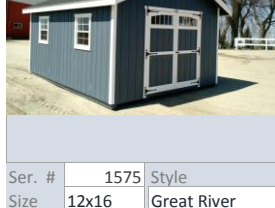

Ser. #	1575	Style	
Size	12x16	Great River Ranch	
Shed Color	Outerspace		
Trim Color	White		
Shingles	Black		
4- large windows, Transoms in doors			
Retail	Sale Price	Displayed at	
$5,302	$5,152	Pepin