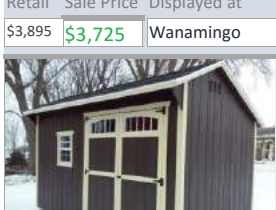

Ser. #	1287	Style	
Size	10x12	Ranch	
Shed Color	Sandy Ridge		
Trim Color	White		
Shingles	Black		
Transoms in the door			
Retail	\$2,887	Sale Price	\$2,751
Displayed at	Red Wing		

Ser. #	1288	Style	
Size	10x12	Ranch	
Shed Color	Cottage Cream		
Trim Color	White		
Shingles	Black		
2- large windows			
Retail	\$2,917	Sale Price	\$2,781
Displayed at	Red Wing		

Ser. #	1290	Style	
Size	10x12	Ranch	
Shed Color	Down Home		
Trim Color	Sandy Ridge		
Shingles	Driftwood		
Great River Series, Transoms in the door			
Retail	\$3,419	Sale Price	\$3,256
Displayed at	Frontenac		

Ser. #	1291	Style	
Size	10x12	Ranch	
Shed Color	Sandy Ridge		
Trim Color	Sandy Ridge		
Shingles	Driftwood		
Fiberglass doors			
Retail	\$2,864	Sale Price	\$2,728
Displayed at	Durand		

Ser. #	1294	Style	
Size	10x16	Ranch	
Shed Color	Tinsmith		
Trim Color	White		
Shingles	Estate Gray		
Great River Series, Transoms in the door			
Retail	\$4,131	Sale Price	\$3,937
Displayed at	Wanamingo		

Ser. #	1295	Style	
Size	10x12	Ranch 35	
Shed Color	Down Home		
Trim Color	Cottage Cream		
Shingles	Driftwood		
Great River Series, Transoms in the door, 4' shelf, 2- large windows, wood shutters			
Retail	\$3,895	Sale Price	\$3,725
Displayed at	Wanamingo		